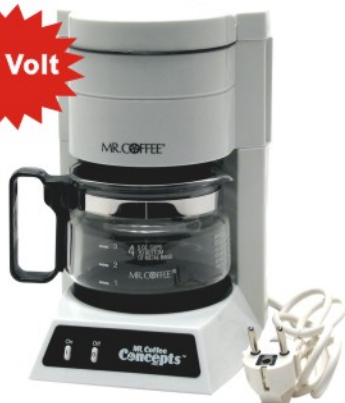

CC43A
4 Cup Coffee Brewer

- -ETL approval
- -1 hour automatic shut-off
- -Commercial plug
- -120V/60Hz/600W
- -Product size:L7.1"x W5.1"x H10.2"
- -Black color
- -Decanter part number: CC200
- -Case pack: 6pcs

CC40A
4 Cup Coffee Brewer

- -ETL approval
- -1 hour automatic shut-off
- -Commercial plug
- -120V/60Hz/600W
- -Product size:L7.1"x W5.11"x H10.2"
- -Ash color
- -Decanter part number: CC200
- -Case pack: 6pcs

CC43S
4 Cup Coffee Brewer w/S.S Cafafe

- -1 hour auto shut off
- -Pause and Serve feature allows guests to get coffee during brew process
- -Flavor seal lid to preserve freshness
- -Non stick warming plate and dishwasher safe brew basket for easy cleaning
- -Covered water reservoir
- -Commercial UL plug
- -600W/120V/60Hz
- -Product size:L5.1"xW7.0"xH10.2"
- -Case pack: 6pcs

310025
4 Cup Coffee Brewer

- -1 hour auto shut off
- -600W/120V/60Hz
- -Convenient anti-drip valve
- -Non-Stick warming plate
- -Overheat protection by thermo fuse
- -Commercial UL plug
- -Product size:L8.1"xW6.3"xH9.6"
- -Decanter part number: CC200
- -Case pack: 6pcs

310015
4 Cup Coffee Brewer

- -1 hour auto shut off
- -600W/120V/60Hz
- -24 hours presetting with LCD timer
- -Convenient anti-drip valve
- -Non-Stick warming plate
- -Overheat protection by thermo fuse
- -Commercial UL plug
- -Product size:L8.1"xW6.3"xH9.6"
- -Decanter part number: CC200
- -Case pack: 6pcs

CC73
4 Cup Coffee Brewer

- -700W/120V/60Hz
- -Auto shutoff
- -Power indicator light
- -Non stick warming plate
- -Second fuse for added safety
- -42" grounded Cord
- -Commercial UL listed
- -Product size: L9.3"x W10.3"x H14.4"
- -Decanter part number: CC7D
- -Case pack: 6pcs

HCB50X
4 Cup Coffee Brewer